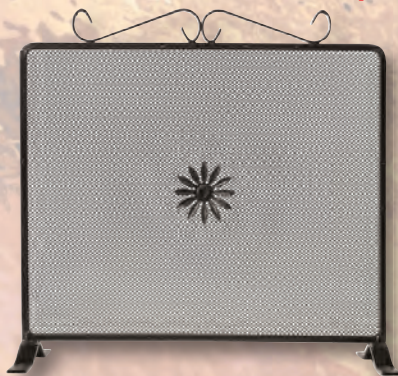

PARASCINTILLE RETTO 676

In ferro battuto colore nero/rame.
ART. AFB676/C (cm 60x60h ca.)